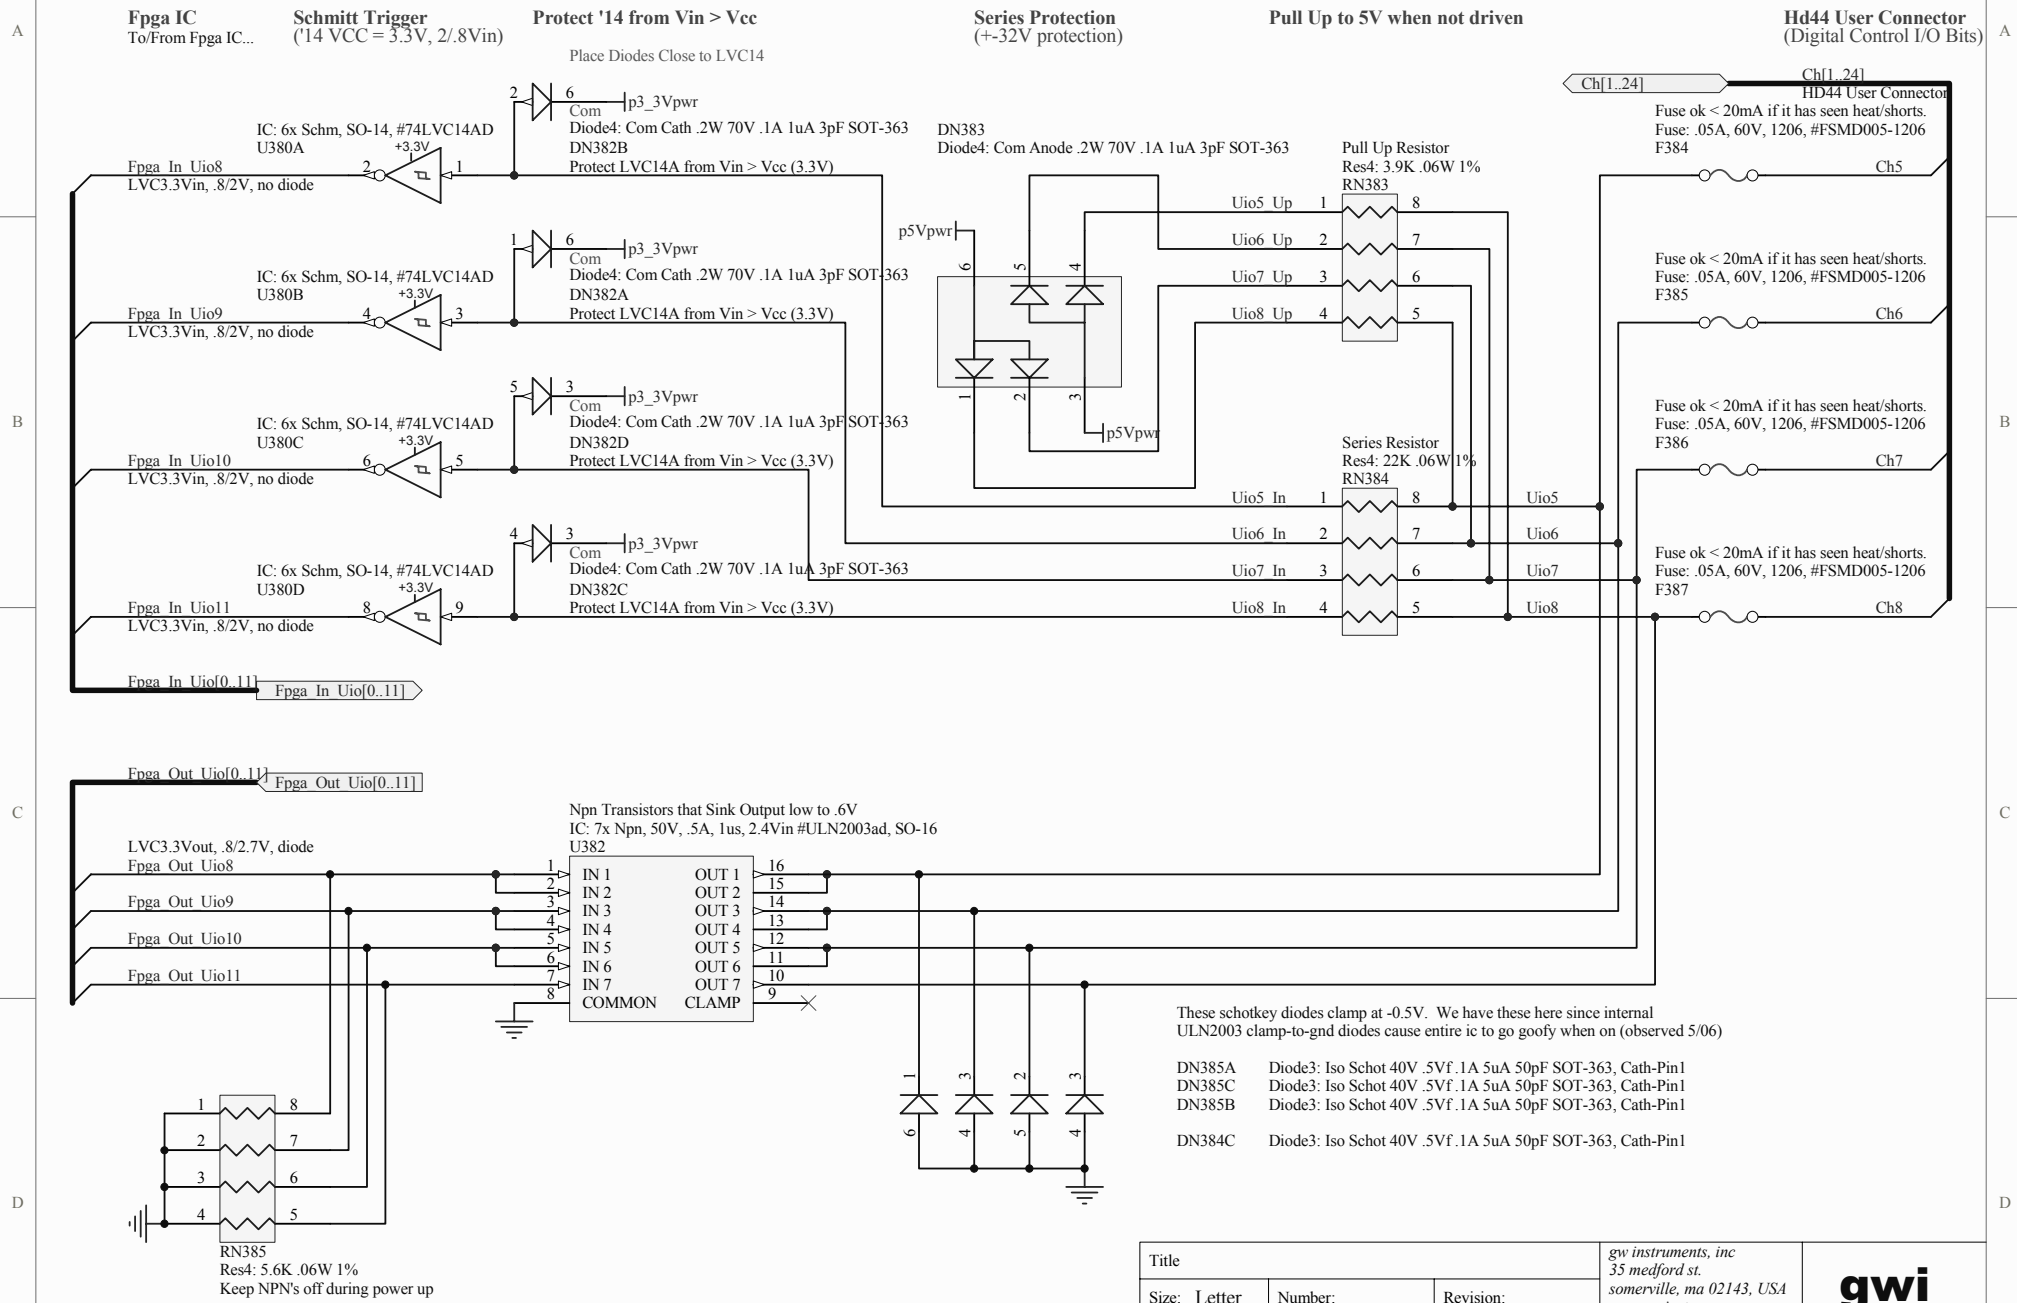

# Ch 5..8 --- 4x Din/Dout Bits

Title			gw instruments, inc 35 medford st. somerville, ma 02143, USA www.gwinst.com
Size: Letter	Number:	Revision:	<b>gwi</b>
Date: 3/5/2009	Time: 2:24:41 PM	Sheet 382of	
File: C:\Documents and Settings\Owner\My Documents\GWI\gwi Dev\iNet-4xx 2004 Design\i4xx schematics\i4xx Common Schematics\Common 8			