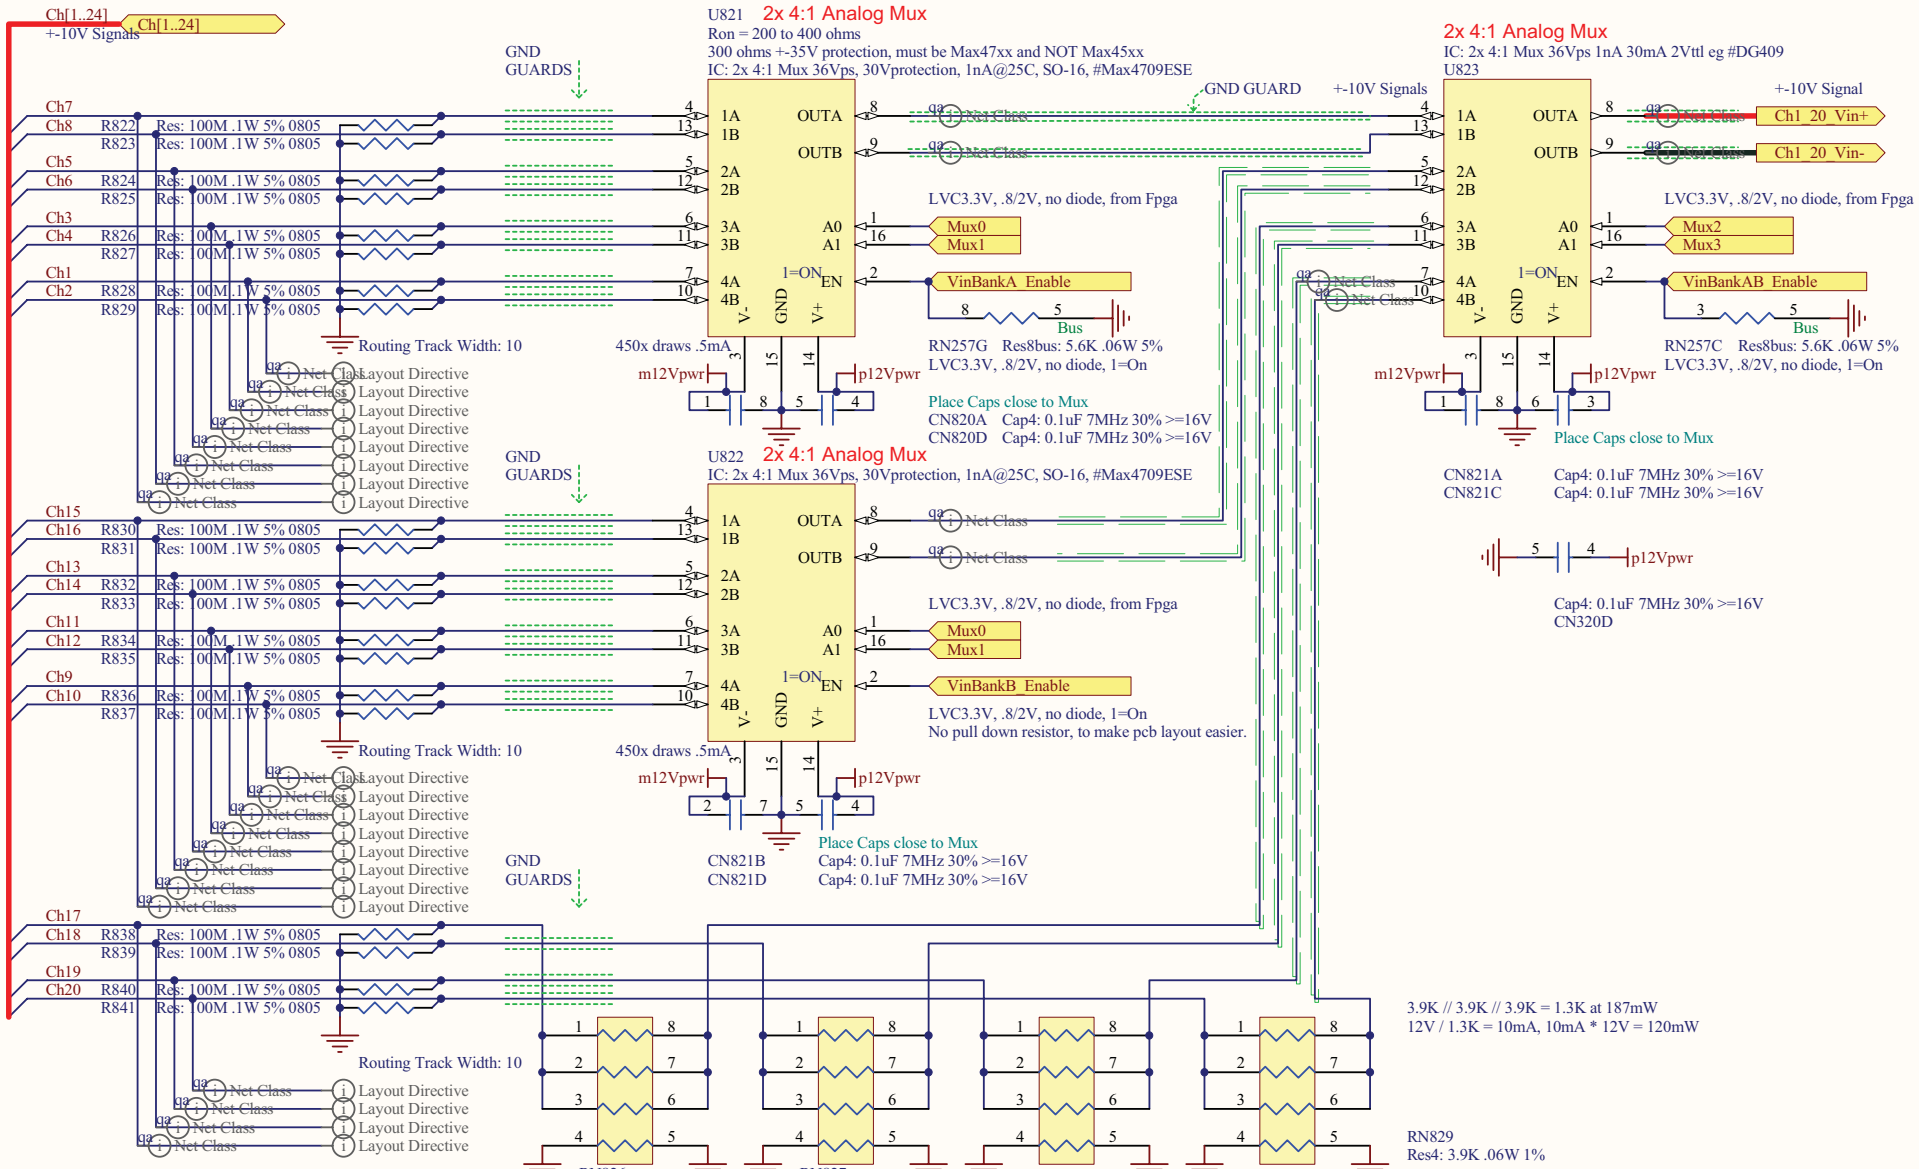

# Analog Input 20Channels of +-10V signals via Multiplexers that route to the User Hd44 Connector

Title			gw instruments, inc
Size: Letter			35 medford st.
Number:			somerville, ma 02143, USA
Revision:			www.gwinst.com
Date: 8/15/2009	Time: 5:00:28 PM	Sheet 822of	
File: C:\Documents and Settings\Owner\My Documents\GWT\gwi_Dev\iNet-4xx 2004 Design\4xx_schematics\i420 Vin 24ch\i420 SchPct			